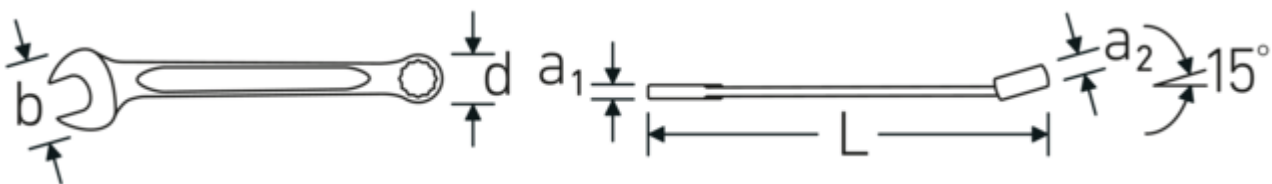

Combination spanner OPEN BOX, inch
OPEN BOX 13a

Art.No. 40484444
GTIN 4018754020232
Model OPEN BOX 13a 7/8

Label. Combination spanner OPEN BOX long Spanner size 7/8 " L.260mm

Features. • Chrome Alloy Steel, chrome plated

Advantages.

Made in Germany – STAHLWILLE Combination spanner OPEN BOX, inch , open end 15 °angled, length 260 mm, DIN 3113 Form A, , 40484444.

Technical Drawing.

Technical Attributes.

a1	7,3 mm
a2	13 mm
Width mm (b)	49 mm
d	31,8 mm
DIN	DIN 3113 Form A
Length mm (L)	260 mm

Logistics data.

Depth mm (IFS)	261
Width mm (IFS)	49
Height mm (IFS)	19
Length (packed, mm)	270
Width (packed, mm)	65
Height (packed, mm)	50

Jaw angle	15 °	Volume (packed, dm3)	0.8775 dm3
Ringstellung	15 °	Art. no.	40484444
Spanner width 1 [inch]	7/8 "	Weight (gross, kg)	1,040
Spanner width s 2 [inch]	7/8 "	Weight PAP (kg)	0,000
		Weight PVC (kg)	0,013
		GTIN	4018754020232
		Country of origin	GERMANY
		Region of origin	Nordrhein-Westfalen
		WEEE/ElektroG	nicht ear-pflichtig
		Customs tariff no.	82041100
		Packing standard	5
		Weight	217 g