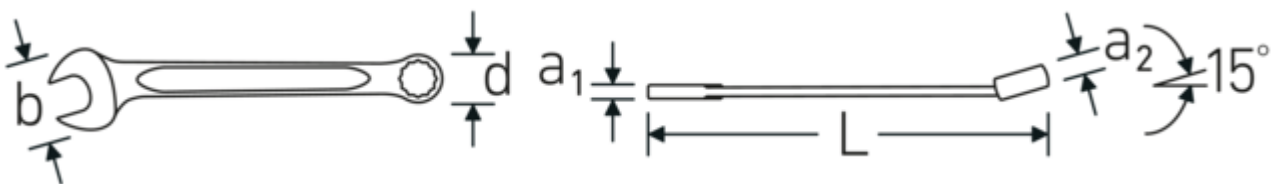

Combination spanner OPEN BOX, inch
OPEN BOX 13a

Art.No. 40482828
GTIN 4018754020140
Model OPEN BOX 13a 7/16

Label. Combination spanner OPEN BOX long Spanner size 7/16 " L.135mm

Features. • Chrome Alloy Steel, chrome plated

Advantages.

Made in Germany – STAHLWILLE Combination spanner OPEN BOX, inch , open end 15 °angled, length 135 mm, DIN 3113 Form A, , 40482828.

Technical Drawing.

Technical Attributes.

a1	4,8 mm
a2	8 mm
Width mm (b)	26 mm
d	16,4 mm
DIN	DIN 3113 Form A
Length mm (L)	135 mm

Logistics data.

Depth mm (IFS)	137
Width mm (IFS)	25
Height mm (IFS)	9
Length (packed, mm)	137
Width (packed, mm)	60
Height (packed, mm)	28

Jaw angle	15 °	Volume (packed, dm3)	0.23016 dm3
Ringstellung	15 °	Art. no.	40482828
Spanner width 1 [inch]	7/16 "	Weight (gross, kg)	0,418
Spanner width s 2 [inch]	7/16 "	Weight PAP (kg)	0,000
		Weight PVC (kg)	0,007
		GTIN	4018754020140
		Country of origin	GERMANY
		Region of origin	Nordrhein-Westfalen
		WEEE/ElektroG	nicht ear-pflichtig
		Customs tariff no.	82041100
		Packing standard	10
		Weight	41 g