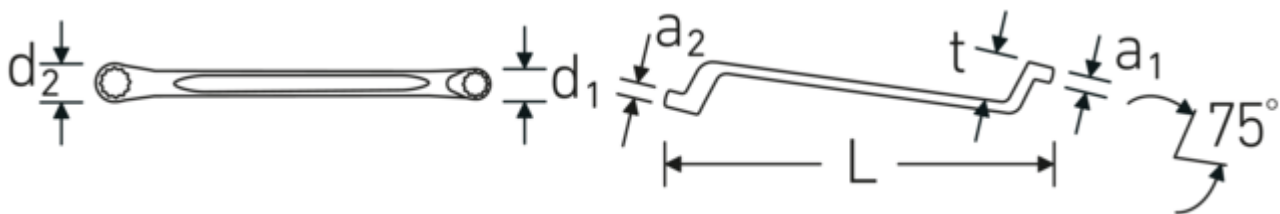

Double-ended ring spanner
StahlwilleSTABIL®, imperial, deep offset

StahlwilleSTABIL®20a

Art.No. 41443538
GTIN 4018754022465
Model 20a 19/32 x 11/16

Label. Double-ended ring spanner Spanner size 19/32 " L.255mm

Features. StahlwilleSTABIL®

- offset
- Chrome Alloy Steel, chrome plated

Advantages.

Low-crank

Technical Drawing.

Technical Attributes.

a1	11 mm
a2	12 mm
Drive profile	Double hexagon AS-Drive®
d1	23,9 mm

Logistics data.

Depth mm (IFS)	268
Width mm (IFS)	26
Height mm (IFS)	31
Length (packed, mm)	280
Width (packed, mm)	80

d2	25,3 mm	Height (packed, mm)	52
Length mm (L)	255 mm	Volume (packed, dm3)	1.1648 dm3
Spanner width 1 [inch]	19/32 "	Art. no.	41443538
Spanner width s 2 [inch]	11/16 "	Weight (gross, kg)	1,770
t	27 mm	Weight PAP (kg)	0,000
		Weight PVC (kg)	0,015
		GTIN	4018754022465
		Country of origin	GERMANY
		Region of origin	Nordrhein-Westfalen
		WEEE/ElektroG	nicht ear-pflichtig
		Customs tariff no.	82041100
		Packing standard	10
		Weight	175 g