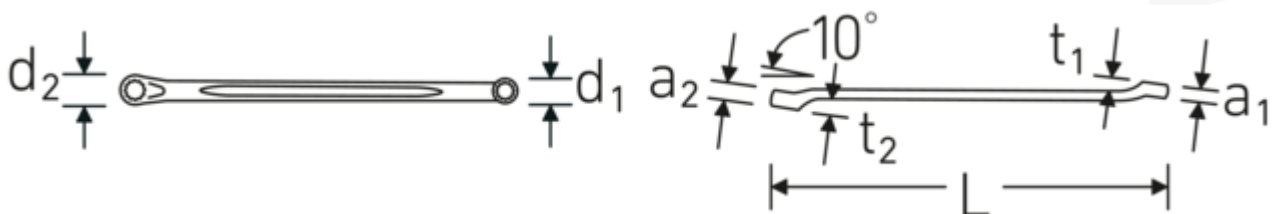

Double-ended ring spanner, inch

230a

Art.No. 41612832
GTIN 4018754023080
Model 230a 7/16 x 1/2

Label. Double-ended ring spanner Spanner size 7/16 " L.225mm

- Features.**
- shallow offset
 - SAE AS 954 (dimensions and test loads)
 - Fed. Spec. GGG-W-636E
 - S.B.A.C. Techn. Spec. T.S. 48 up to 1/2"
 - HPQ® high performance steel, chrome plated

Advantages.

Shallow-crank

Technical Drawing.

Technical Attributes.

a1	8,7 mm
a2	9,1 mm

Logistics data.

Depth mm (IFS)	232
Width mm (IFS)	20
Height mm (IFS)	15

Drive profile	Double hexagon AS-Drive®	Length (packed, mm)	235
d1	16,7 mm	Width (packed, mm)	55
d2	19,5 mm	Height (packed, mm)	40
Length mm (L)	225 mm	Volume (packed, dm3)	0.517 dm3
Spanner width 1 [inch]	7/16 "	Art. no.	41612832
Spanner width s 2 [inch]	1/2 "	Weight (gross, kg)	1,050
t1	11,9 mm	Weight PAP (kg)	0,000
t2	12,6 mm	Weight PVC (kg)	0,009
		GTIN	4018754023080
		Country of origin	GERMANY
		Region of origin	Nordrhein-Westfalen
		WEEE/ElektroG	nicht ear-pflichtig
		Customs tariff no.	82041100
		Packing standard	10
		Weight	105 g