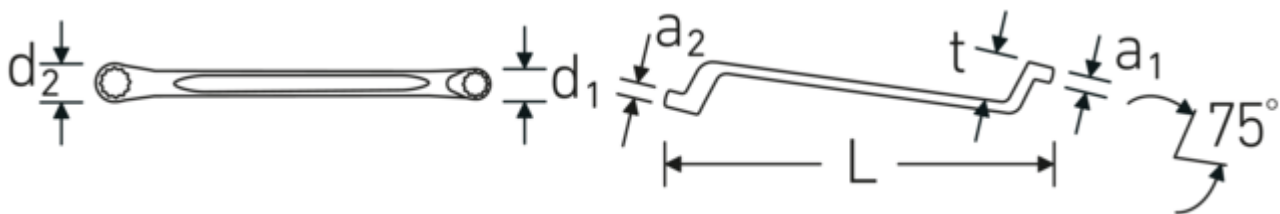

Double-ended ring spanner
StahlwilleSTABIL®, imperial, deep offset

StahlwilleSTABIL®20a

Art.No. 41443234
GTIN 4018754022441
Model 20a 1/2 x 9/16

Label. Double-ended ring spanner Spanner size 1/2 x 9/16 " L.220mm

Features. StahlwilleSTABIL®

- offset
- Chrome Alloy Steel, chrome plated

Advantages.

Low-crank

Technical Drawing.

Technical Attributes.

a1	9 mm
a2	10 mm
Drive profile	Double hexagon AS-Drive®
d1	20 mm

Logistics data.

Depth mm (IFS)	233
Width mm (IFS)	22
Height mm (IFS)	29
Length (packed, mm)	235
Width (packed, mm)	73

d2	21,3 mm	Height (packed, mm)	44
Length mm (L)	220 mm	Volume (packed, dm3)	0.75482 dm3
Spanner width 1 [inch]	1/2 "	Art. no.	41443234
Spanner width s 2 [inch]	9/16 "	Weight (gross, kg)	1,200
t	25 mm	Weight PAP (kg)	0,000
		Weight PVC (kg)	0,013
		GTIN	4018754022441
		Country of origin	GERMANY
		Region of origin	Nordrhein-Westfalen
		WEEE/ElektroG	nicht ear-pflichtig
		Customs tariff no.	82041100
		Packing standard	10
		Weight	120 g