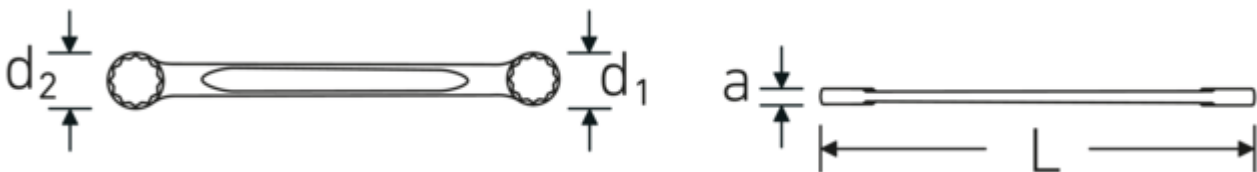

Double-ended ring spanner, metric

StahlwilleSTABIL®21

Art.No. 41051415
GTIN 4018754021307
Model 21 14 x 15

Label. Double-ended ring spanner Spanner size 14 x 15 mm L.170mm

Features. StahlwilleSTABIL®

- straight
- DIN 837/ISO 10103
- Chrome Alloy Steel, chrome plated

Advantages.

Straight

Technical Drawing.

Technical Attributes.

a	7,5 mm
Drive profile	Double hexagon AS-Drive®
d1	21 mm
d2	22,5 mm

Logistics data.

Depth mm (IFS)	168
Width mm (IFS)	22
Height mm (IFS)	8
Length (packed, mm)	168

Length mm (L)	170 mm	Width (packed, mm)	80
Spanner width 1 [mm]	14 mm	Height (packed, mm)	23
Spanner width 2 [mm]	15 mm	Volume (packed, dm3)	0.30912 dm3
		Art. no.	41051415
		Weight (gross, kg)	0,550
		Weight PAP (kg)	0,000
		Weight PVC (kg)	0,009
		GTIN	4018754021307
		Country of origin	GERMANY
		Region of origin	Nordrhein-Westfalen
		WEEE/ElektroG	nicht ear-pflichtig
		Customs tariff no.	82041100
		Packing standard	10
		Weight	55 g