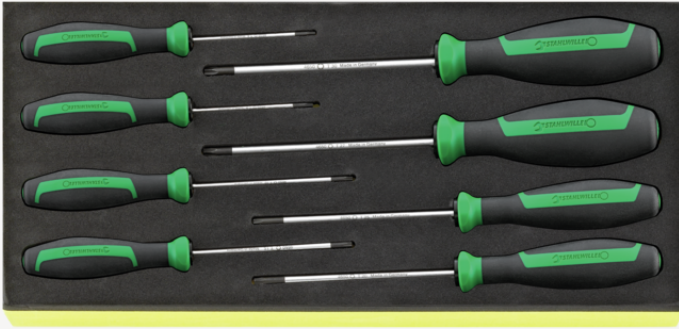

Screwdriver set DRALL+

TCS 4650

Art.No. 96838767
GTIN 4018754169504
Model TCS 4650

Label. Screwdriver set DRALL+ TCS 4650 8 pcs.

Features.

- 175 x 350 x 35 mm
- 8 pieces

Advantages.

With the Tool Control System, the tools fit into chemical-resistant safety foam inserts with high-precision, 3-D cutouts

Product highlights.

Individual.

The four handle sizes for the screwdrivers are designed specifically to match the drive profiles.

Safe.

The blades are made of exceptionally fine industrial-grade chrome alloy steel, through-hardened and anchored in the grip in such a way that they stay there.

Convenient.

The screwdrivers are available in a set – either conveniently housed in plastic inlays or TCS safety inlays, designed for use with STAHLWILLE Tool Trolleys and Tool Boxes.

Technologies and features.

Tool Control System

Safety-conscious inlays - designed to fit our Tool Trolleys and Tool Boxes. With yellow signal cut-outs to show whether all the tools are in their places.

Technical Attributes.

| | |
|-----------------|--------|
| Number of tools | 8 pcs. |
| Width mm (b) | 175 mm |
| Height mm (h) | 35 mm |
| Length mm (L) | 350 mm |
| Drawer dividers | 1/3 |