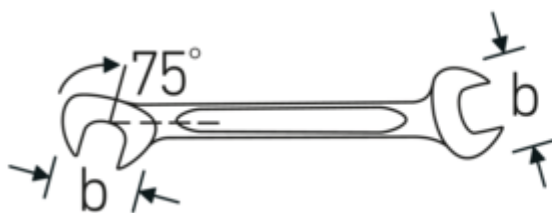

Small double-open ended spanner
ELECTRIC, metric

ELECTRIC 12

Art.No. **40064545**
GTIN **4018754018697**
Model **ELECTRIC 12 4,5**

Label.

Double open-ended spanner, small Spanner size nullmm L.70mm

Features.

- straight design, jaw position 15° and 75°
- sturdy, slim and lightweight intelligent design
- high bending strength due to double T-profile
- STAHLWILLE's round finish ensures a surface that is pleasant to the skin and has a good grip
- extremely sturdy, exceptionally durable
- drop-forged, hardened and cooled in oil bath
- chrome-alloy steel, chrome plated

Technical Drawing.

Technical Attributes.

a	2 mm
Width mm (b)	10,5 mm
Length mm (L)	70 mm
Jaw angle	15/75 °
Spanner width 1 [mm]	4.5 mm
Spanner width 2 [mm]	4.5 mm

Logistics data.

Depth mm (IFS)	70
Width mm (IFS)	11
Height mm (IFS)	2
Length (packed, mm)	90
Width (packed, mm)	40
Height (packed, mm)	7