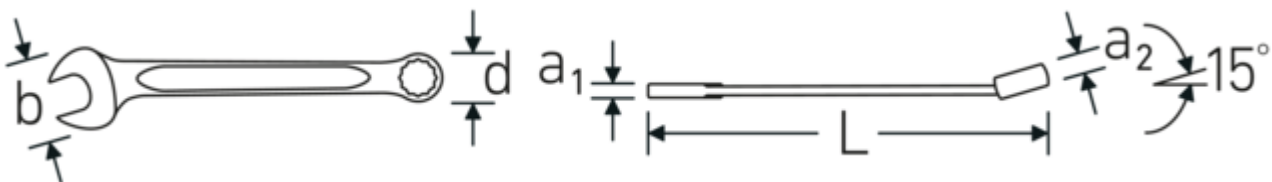

Double T-profile

Offset Shaft Design

Anti-Slip-Drive

The AS-Drive® profile enables highforce transmission without damaging the fasteners. While the force acts on the flats of the screws, the corners are left free and are not rounded off.

Technical Drawing.

Technical Attributes.

a1	5,8 mm
a2	10 mm
Width mm (b)	38 mm
d	24,6 mm
DIN	DIN 3113 Form A
Length mm (L)	190 mm
Jaw angle	15 °
Spanner width 1 [mm]	17 mm
Ringstellung	15 °
Spanner width 2 [mm]	17 mm
t	10 mm