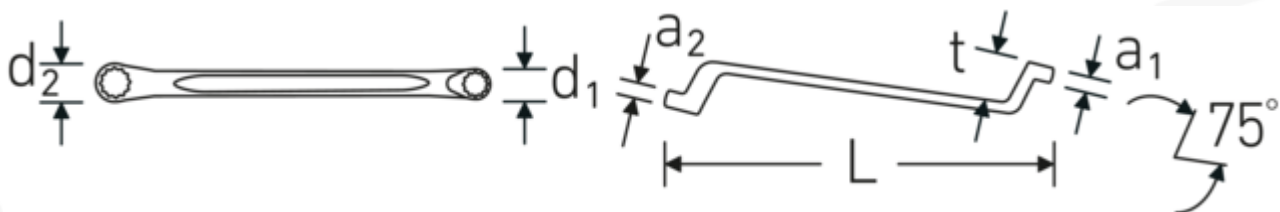

Technical Drawing.

Technical Attributes.

a1 9 mm
a2 10 mm

Logistics data.

Depth mm (IFS) 228
Width mm (IFS) 22
Height mm (IFS) 28