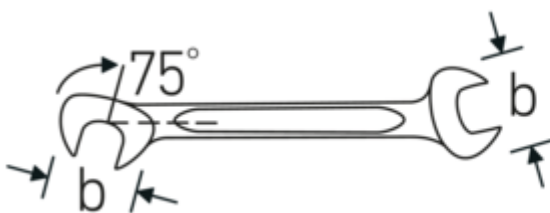

Small double-open ended spanner
ELECTRIC, metric

ELECTRIC 12

Art.No. **40065555**
GTIN **4018754018703**
Model **ELECTRIC 12 5,5**

Label.

Double open-ended spanner, small Spanner size nullmm L.78mm

Features.

- straight design, jaw position 15° and 75°
- sturdy, slim and lightweight intelligent design
- high bending strength due to double T-profile
- STAHLWILLE's round finish ensures a surface that is pleasant to the skin and has a good grip
- extremely sturdy, exceptionally durable
- drop-forged, hardened and cooled in oil bath
- chrome-alloy steel, chrome plated

Technical Drawing.

Technical Attributes.

a	2 mm
Width mm (b)	12,6 mm
Length mm (L)	78 mm
Jaw angle	15/75 °
Spanner width 1 [mm]	5.5 mm
Spanner width 2 [mm]	5.5 mm

Logistics data.

Depth mm (IFS)	78
Width mm (IFS)	13
Height mm (IFS)	2
Length (packed, mm)	90
Width (packed, mm)	40
Height (packed, mm)	10