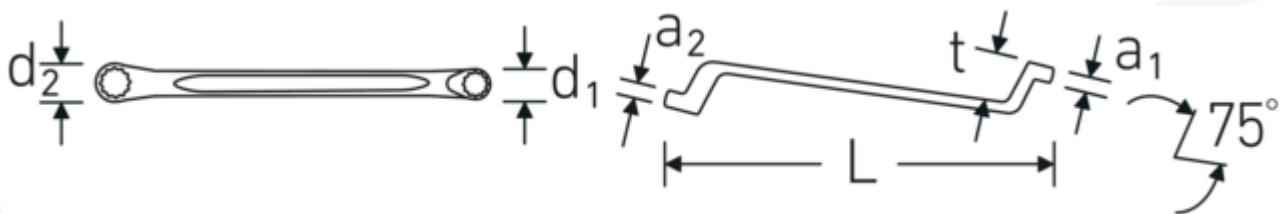

Double ended ring spanner, metric, offset

StahlwilleSTABIL®20

Art.No. **41041011**
 GTIN **4018754020829**
 Model **StahlwilleSTABIL 20 10 x 11**

Label. Double-ended ring spanner Spanner size 10 x 11 mm L.200mm

Features. StahlwilleSTABIL®

- offset
- DIN 838/ISO 10104
- Chrome Alloy Steel, chrome plated

Advantages.

Low-crank Manufactured from durable chrome-alloy steel for a long service life and resistance to wear.

Technical Drawing.

Technical Attributes.

a1 9 mm
 a2 9 mm

Logistics data.

Depth mm (IFS) 209
 Width mm (IFS) 17
 Height mm (IFS) 26

Drive profile	Double hexagon AS-Drive®	Length (packed, mm)	220
d1	15,8 mm	Width (packed, mm)	75
d2	17,2 mm	Height (packed, mm)	37
Length mm (L)	200 mm	Volume (packed, dm3)	0.6105 dm3
Spanner width 1 [mm]	10 mm	Art. no.	41041011
Spanner width 2 [mm]	11 mm	Weight (gross, kg)	0,930
t	23 mm	Weight PAP (kg)	0,000
		Weight PVC (kg)	0,010
		GTIN	4018754020829
		Country of origin	GERMANY
		Region of origin	Nordrhein-Westfalen
		WEEE/ElektroG	nicht ear-pflichtig
		Customs tariff no.	82041100
		Packing standard	10
		Weight	93 g