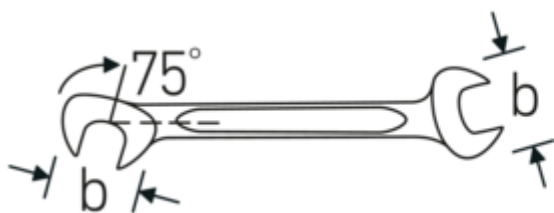

Small double-open ended spanner
ELECTRIC, metric

ELECTRIC 12

Art.No. **40061010**
GTIN **4018754018611**
Model **ELECTRIC 12 10**

Label. Double open-ended spanner, small Spanner size nullmm L.105mm

- Features.**
- straight design, jaw position 15° and 75°
 - sturdy, slim and lightweight intelligent design
 - high bending strength due to double T-profile
 - STAHLWILLE's round finish ensures a surface that is pleasant to the skin and has a good grip
 - extremely sturdy, exceptionally durable
 - drop-forged, hardened and cooled in oil bath
 - chrome-alloy steel, chrome plated

Technical Drawing.

Technical Attributes.

a	3 mm
Width mm (b)	21 mm
Length mm (L)	105 mm
Jaw angle	15/75 °
Spanner width 1 [mm]	10 mm
Spanner width 2 [mm]	10 mm

Logistics data.

Depth mm (IFS)	105
Width mm (IFS)	21
Height mm (IFS)	3
Length (packed, mm)	120
Width (packed, mm)	50
Height (packed, mm)	18

Volume (packed, dm3)	0.108 dm3
Art. no.	40061010
Weight (gross, kg)	0,225
Weight PAP (kg)	0,000
Weight PVC (kg)	0,003
GTIN	4018754018611
Country of origin	GERMANY
Region of origin	Nordrhein-Westfalen
WEEE/ElektroG	nicht ear-pflichtig
Customs tariff no.	82041100
Packing standard	10
Weight	22 g

40061414

ELECTRIC 12 14

Double open-ended spanner, small
Spanner size nullmm L.131mm

4018754018659

GTIN-Code.

STAHLWILLE Eduard Wille GmbH & Co. KG

Lindenallee 27 · 42349 Wuppertal · Germany · Phone: +49 202 4791-0 · Fax: +49 202 4791-200
info@stahlwille.de · www.stahlwille.com · Copyright by STAHLWILLE Eduard Wille GmbH & Co. KG, Wuppertal
Copyright by STAHLWILLE Eduard Wille GmbH & Co. KG, Wuppertal