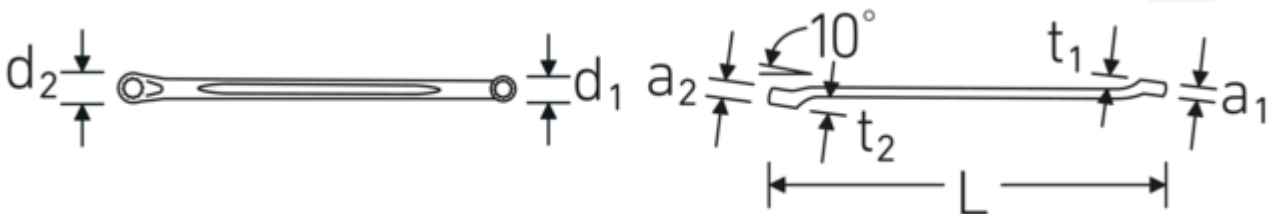

Technical Drawing.

Technical Attributes.

a1	11,1 mm
a2	12 mm

Logistics data.

Depth mm (IFS)	282
Width mm (IFS)	25
Height mm (IFS)	17