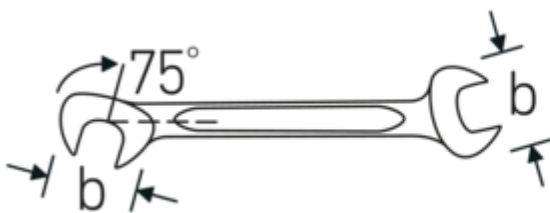

Small double-open ended spanner
ELECTRIC, inch

ELECTRIC 12a

Art.No. **40461313**
GTIN **4018754019946**
Model **ELECTRIC 12a 13/64**

Label.

Double open-ended spanner, small Spanner size null" L.78mm

Features.

- spanners with equal widths across flats
- straight design, jaw position 15° and 75°
- sturdy, slim and lightweight intelligent design
- high bending strength due to double T-profile
- STAHLWILLE's round finish ensures a surface that is pleasant to the skin and has a good grip
- extremely sturdy, exceptionally durable
- drop-forged, hardened and cooled in oil bath
- chrome-alloy steel, chrome plated

Technical Drawing.

Technical Attributes.

a	2 mm
Width mm (b)	12,6 mm
Length mm (L)	78 mm
Jaw angle	15/75 °
Spanner width 1 [inch]	13/64 "

Logistics data.

Depth mm (IFS)	78
Width mm (IFS)	13
Height mm (IFS)	2
Length (packed, mm)	90
Width (packed, mm)	40

Spanner width s 2 [inch]	13/64 "	Height (packed, mm)	10
		Volume (packed, dm³)	0.036 dm ³
		Art. no.	40461313
		Weight (gross, kg)	0,073
		Weight PAP (kg)	0,000
		Weight PVC (kg)	0,002
		GTIN	4018754019946
		Country of origin	GERMANY
		Region of origin	Nordrhein-Westfalen
		WEEE/ElektroG	nicht ear-pflichtig
		Customs tariff no.	82041100
		Packing standard	10
		Weight	7 g