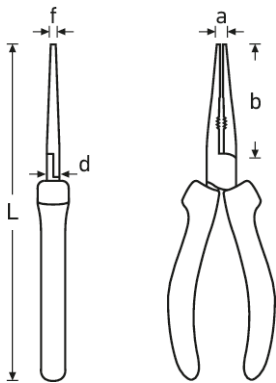

Telephone pliers

6730

Art.No. **67301160**
GTIN **4018754338672**
Model **6730 TELEFONZ. A 160, VERCHR,
2KGRIF**

Label.

Telephone pliers L.165mm Head chrome-plated Handles Multi-component handles with soft zones

Features.

- flat nose round pliers, straight (Form A) with cutting edge and burner hole
- for gripping, holding and cutting cables as well as soft and hard wire
- with burner hole for holding nuts and stud bolts
- flat-round, tapered jaws with serrated gripping surfaces
- drop-forged from tempered tool steel
- cutting edges with additional induction hardening to approx. 64 HRC
- chrome plated head
- 2-component handles
- DIN ISO 5745

Advantages.

- -
- -

Technical Drawing.

Technical Attributes.

Jaw length mm (b)	47 mm
Width mm (b)	55 mm
Handles	Multi-component handles with soft zones
Height mm (h)	21 mm
Head	chrome-plated
Head width mm (a)	18 mm
Head thickness mm (T2)	9.5 mm
Length mm (L)	165 mm
Tip width mm (f)	3.5 mm
Tip thickness mm (T1)	3.5 mm

Logistics data.

Depth mm (IFS)	160
Width mm (IFS)	55
Height mm (IFS)	18
Length (packed, mm)	204
Width (packed, mm)	125
Height (packed, mm)	65
Volume (packed, dm3)	1.6575 dm3
Art. no.	67301160
Weight (gross, kg)	0,836
Weight PAP (kg)	0,066
Weight PVC (kg)	0,002
GTIN	4018754338672
Country of origin	VIET NAM
Region of origin	Ausländischer Ursprung
WEEE/ElektroG	nicht ear-pflichtig
Customs tariff no.	82032000
Packing standard	5
Weight	155 g