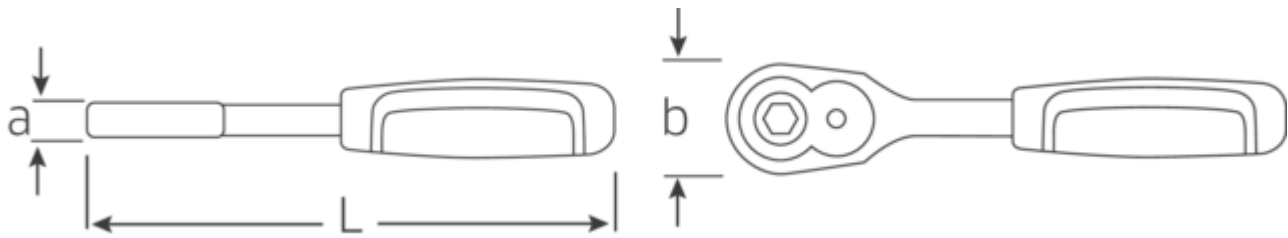

Bit ratchet

415B 2K

Art.No. 11131011
GTIN 4018754182480
Model 415 B 2K

Label. 1/4 Bit ratchet RSW.16° L.117mm

- Features.**
- Reversible
 - 22 teeth
 - With 2-component handle
 - With Allen 1/4"
 - DIN 3126/ISO 1173 Form D 6.3
 - For 1/4" screwdriver bits
 - Allen with ring compression spring
 - Bits are easy to insert, lock securely into place and can be easily pulled out again

Advantages.

Made in Germany – interchangeable bit ratchet with 2K handle, 22 sprockets, for 1/4" bits (D 6.3), length 117 mm, DIN 3126/ISO 1173, chrome alloy steel, chrome-plated, 11131011.

Inner hexagon with ring pressure spring – bits are easy to insert, lock securely in place and are easy to pull out again.

Ergonomic with 2-component handle for optimum grip and pleasant feel.

Model number: 11131011, weight: 76 g.

Technical Drawing.

Technical Attributes.

| | |
|---------------------------|--------|
| a | 12 mm |
| Internal hex drive (inch) | 1/4 |
| Number of teeth | 22 |
| Working angle | 16 ° |
| Width mm (b) | 22 mm |
| Length mm (L) | 117 mm |

Logistics data.

| | |
|----------------------|---------------------|
| Depth mm (IFS) | 115 |
| Width mm (IFS) | 22 |
| Height mm (IFS) | 18 |
| Length (packed, mm) | 120 |
| Width (packed, mm) | 90 |
| Height (packed, mm) | 20 |
| Volume (packed, dm3) | 0.216 dm3 |
| Art. no. | 11131011 |
| Weight (gross, kg) | 0,385 |
| Weight PAP (kg) | 0,000 |
| Weight PVC (kg) | 0,004 |
| GTIN | 4018754182480 |
| Country of origin | GERMANY |
| Region of origin | Nordrhein-Westfalen |
| WEEE/ElektroG | nicht ear-pflichtig |
| Customs tariff no. | 82042000 |
| Packing standard | 5 |
| Weight | 76 g |