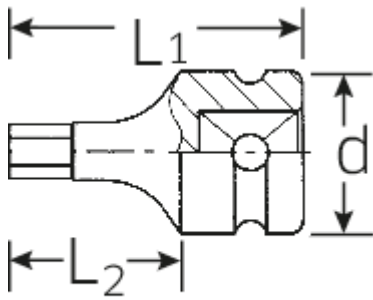

Advantages.

1/2" inner square drive.

Product highlights.

Optimized functionality.

All IMPACT sockets have a straight-through central bore for the locking pin and a deep groove for the O-ring to improve grip. The locking pin is not under load during use.

High fitting accuracy.

The remarkable fitting accuracy, which is due to very tight tolerances, guarantees minimum loss of force as the impact is transferred from the impact screwdriver to the socket insert and also guarantees dramatically improved durability.

Technical Drawing.

Technical Attributes.

Drive profile	hex
External hex drive (mm)	12 mm
Internal square drive (inch)	1/2 "
d	25 mm
L1	40 mm
L2	20 mm

Logistics data.

Depth mm (IFS)	42
Width mm (IFS)	30
Height mm (IFS)	30
Length (packed, mm)	110
Width (packed, mm)	60
Height (packed, mm)	31
Volume (packed, dm3)	0.2046 dm3
Art. no.	23050012
Weight (gross, kg)	0,330
Weight PAP (kg)	0,000
Weight PVC (kg)	0,003
GTIN	4018754233847
Country of origin	TAIWAN, PROVINCE OF CHINA
Region of origin	Ausländischer Ursprung
WEEE/ElektroG	nicht ear-pflichtig
Customs tariff no.	82042000
Packing standard	5
Weight	111 g