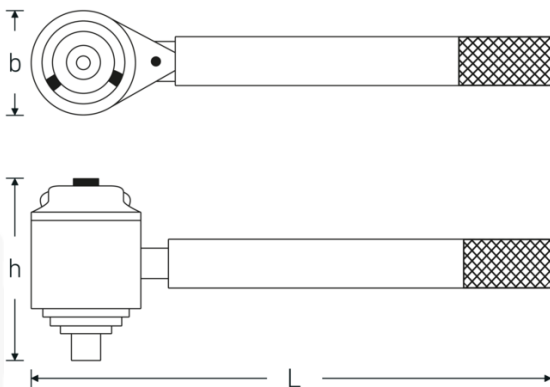

MULTIPOWER

MP300-5000

Art.No. **53035000**
GTIN **4018754186822**
Model **MP300 - 5000 MULTIPOWER**
KRAFTVERVIELFAELTIGER

Label.

Torque multiplier MULTIPOWER 5000N·m Internal square 3/4" External square 1 1/2"

Technical Drawing.

Technical Attributes.

Internal square [inch]	3/4 "
External square [inch]	1 1/2 "
Width mm (b)	120 mm
Torque transmission	1 : 17,0
Gear ratio	20 : 1
Weight with box	14000 g
Size	5000
Height mm (h)	180 mm
Length mm (L)	400 mm
max. output capacity E1	5000 N·m
max. output capacity E2	3687 ft·lb
max. input capacity E1	294 N·m
max. input capacity E2	217 ft·lb

Logistics data.

Depth mm (IFS)	325
Width mm (IFS)	295
Height mm (IFS)	160
Length (packed, mm)	325
Width (packed, mm)	295
Height (packed, mm)	160
Volume (packed, dm3)	15.34 dm3
Art. no.	53035000
Weight (gross, kg)	14,000
Weight PAP (kg)	0,400
Weight PVC (kg)	0,000
GTIN	4018754186822
Country of origin	GERMANY
Region of origin	Nordrhein-Westfalen
WEEE/ElektroG	nicht ear-pflichtig
Customs tariff no.	84834090
Packing standard	1
Weight	10400 g