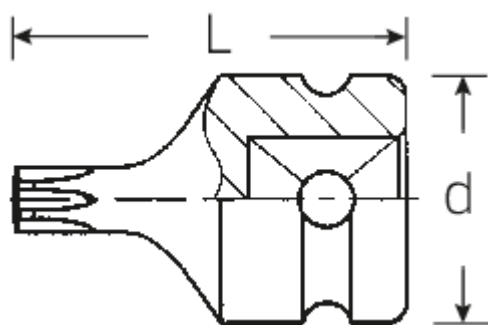

### Optimized functionality.

All IMPACT sockets have a straight-through central bore for the locking pin and a deep groove for the O-ring to improve grip. The locking pin is not under load during use.

### High fitting accuracy.

The remarkable fitting accuracy, which is due to very tight tolerances, guarantees minimum loss of force as the impact is transferred from the impact screwdriver to the socket insert and also guarantees dramatically improved durability.

## Technical Drawing.

## Technical Attributes.

Drive profile	TORX®
TORX® drive profile (mm)	7,8 mm
Internal square drive (inch)	1/2 "
d	25 mm
Size of output profile	T45
Length mm (L)	40 mm