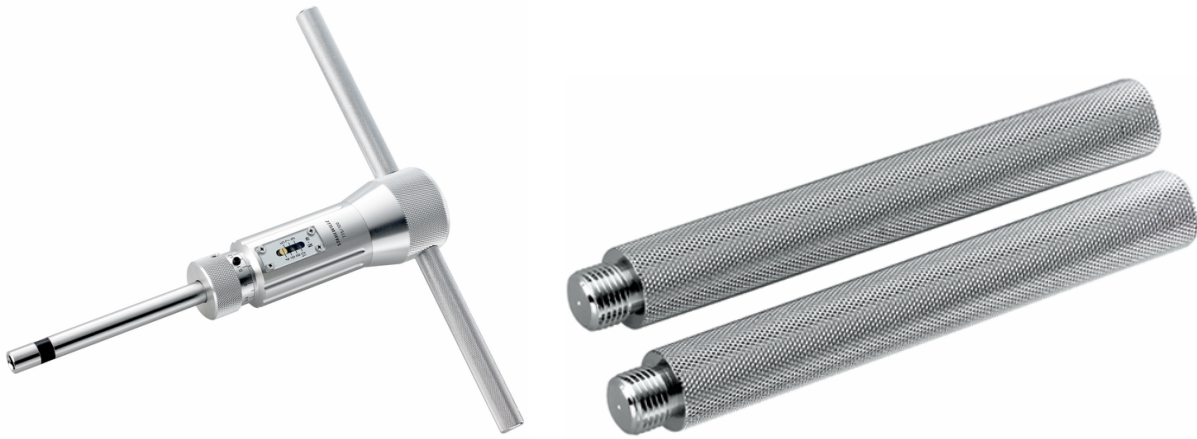

Images.

STAHLWILLE Eduard Wille GmbH & Co. KG

Lindenallee 27 · 42349 Wuppertal · Germany · Phone: +49 202 4791-0 · Fax: +49 202 4791-200
info@stahlwille.de · www.stahlwille.com · Copyright by STAHLWILLE Eduard Wille GmbH & Co. KG, Wuppertal
Copyright by STAHLWILLE Eduard Wille GmbH & Co. KG, Wuppertal