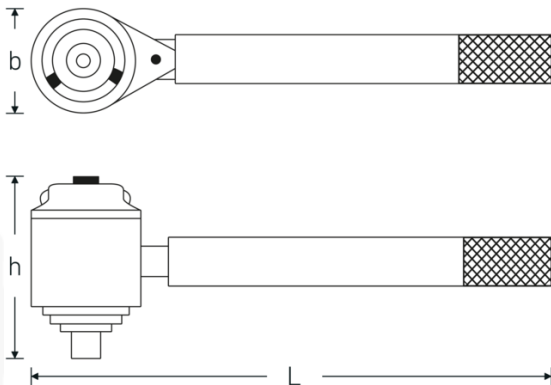

#### Label.

Torque multiplier MULTIPOWER 800N·m Internal square 1/2" External square 3/4"

## Technical Attributes.

Internal square [inch]	1/2 "
External square [inch]	3/4 "
Width mm (b)	66 mm
Torque transmission	1 : 3,5
Gear ratio	4 : 1
Weight with box	5838 g
Size	800
Height mm (h)	85 mm
Length mm (L)	215 mm
max. output capacity E1	800 N·m
max. output capacity E2	590 ft·lb
max. input capacity E1	229 N·m
max. input capacity E2	169 ft·lb

## Logistics data.

Depth mm (IFS)	323
Width mm (IFS)	297
Height mm (IFS)	160
Length (packed, mm)	323
Width (packed, mm)	297
Height (packed, mm)	160
Volume (packed, dm3)	15.34896 dm3
Art. no.	53030800
Weight (gross, kg)	6,025
Weight PAP (kg)	0,402
Weight PVC (kg)	0,000
GTIN	4018754186785
Country of origin	GERMANY
Region of origin	Nordrhein-Westfalen
WEEE/ElektroG	nicht ear-pflichtig
Customs tariff no.	84834090
Packing standard	1
Weight	2000 g