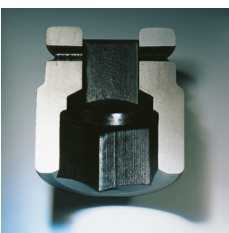

IMPACT socket

2307TX

Art.No. 23070055
GTIN 4018754015252
Model 2307TX IMP T 55

Label. IMPACT socket 1/2 " L.40mm

- Features.**
- 1/2" #a;-drive
 - inside TORX®
 - for power drivers
 - Chrome Alloy Steel, gunmetal finish

Advantages.

1/2" inner square drive.

Product highlights.

Optimized functionality.

All IMPACT sockets have a straight-through central bore for the locking pin and a deep groove for the O-ring to improve grip. The locking pin is not under load during use.

High fitting accuracy.

The remarkable fitting accuracy, which is due to very tight tolerances, guarantees minimum loss of force as the impact is transferred from the impact screwdriver to the socket insert and also guarantees dramatically improved durability.