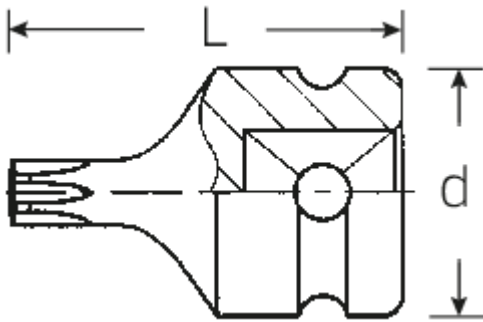

Advantages.

1/2" inner square drive.

Product highlights.

Optimized functionality.

All IMPACT sockets have a straight-through central bore for the locking pin and a deep groove for the O-ring to improve grip. The locking pin is not under load during use.

High fitting accuracy.

The remarkable fitting accuracy, which is due to very tight tolerances, guarantees minimum loss of force as the impact is transferred from the impact screwdriver to the socket insert and also guarantees dramatically improved durability.

Technical Drawing.

Technical Attributes.

Drive profile	TORX®
TORX® drive profile (mm)	11,2 mm
Internal square drive (inch)	1/2 "
d	25 mm
Size of output profile	T55
Length mm (L)	40 mm

Logistics data.

Depth mm (IFS)	40
Width mm (IFS)	25
Height mm (IFS)	25
Length (packed, mm)	105
Width (packed, mm)	45
Height (packed, mm)	26
Volume (packed, dm ³)	0.12285 dm ³
Art. no.	23070055
Weight (gross, kg)	0,311
Weight PAP (kg)	0,000
Weight PVC (kg)	0,005
GTIN	4018754015252
Country of origin	GERMANY
Region of origin	Nordrhein-Westfalen
WEEE/ElektroG	nicht ear-pflichtig
Customs tariff no.	82042000
Packing standard	5
Weight	61 g