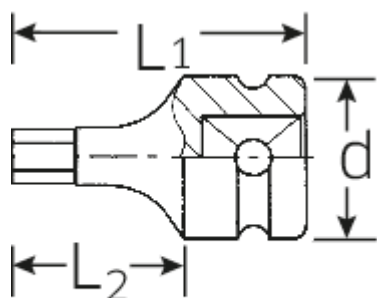

Advantages.

1/2" inner square drive.

Product highlights.

Optimized functionality.

All IMPACT sockets have a straight-through central bore for the locking pin and a deep groove for the O-ring to improve grip. The locking pin is not under load during use.

High fitting accuracy.

The remarkable fitting accuracy, which is due to very tight tolerances, guarantees minimum loss of force as the impact is transferred from the impact screwdriver to the socket insert and also guarantees dramatically improved durability.

Technical Drawing.

Technical Attributes.

Drive profile	hex
External hex drive (mm)	17 mm
Internal square drive (inch)	1/2 "
d	25 mm
L1	40 mm
L2	20 mm

Logistics data.

Depth mm (IFS)	45
Width mm (IFS)	30
Height mm (IFS)	30
Length (packed, mm)	155
Width (packed, mm)	50
Height (packed, mm)	31
Volume (packed, dm ³)	0.24025 dm ³
Art. no.	23050017
Weight (gross, kg)	0,675
Weight PAP (kg)	0,000
Weight PVC (kg)	0,004
GTIN	4018754233861
Country of origin	TAIWAN, PROVINCE OF CHINA
Region of origin	Ausländischer Ursprung
WEEE/ElektroG	nicht ear-pflichtig
Customs tariff no.	82042000
Packing standard	5
Weight	134 g