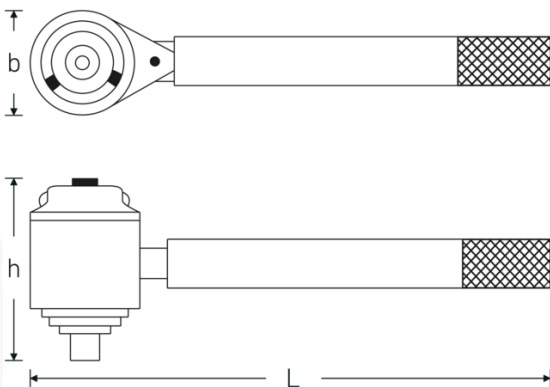

MULTIPOWER

MP300-1350

Art.No. **53031350**
GTIN **4018754186792**
Model **MP300 - 1350 MULTIPOWER**
KRAFTVERVIELFAELTIGER

Label. Torque multiplier MULTIPOWER 1350N·m Internal square 3/4" External square 3/4"

Technical Drawing.

Technical Attributes.

Internal square [inch]	3/4 "
External square [inch]	3/4 "
Width mm (b)	90 mm
Torque transmission	1 : 3,6
Gear ratio	4 : 1
Weight with box	7500 g
Size	1350
Height mm (h)	106 mm
Length mm (L)	265 mm
max. output capacity E1	1350 N·m
max. output capacity E2	996 ft·lb
max. input capacity E1	375 N·m
max. input capacity E2	277 ft·lb

Logistics data.

Depth mm (IFS)	325
Width mm (IFS)	295
Height mm (IFS)	157
Length (packed, mm)	325
Width (packed, mm)	295
Height (packed, mm)	157
Volume (packed, dm3)	15.052375 dm3
Art. no.	53031350
Weight (gross, kg)	7,500
Weight PAP (kg)	0,398
Weight PVC (kg)	0,000
GTIN	4018754186792
Country of origin	GERMANY
Region of origin	Nordrhein-Westfalen
WEEE/ElektroG	nicht ear-pflichtig
Customs tariff no.	84834090
Packing standard	1
Weight	3400 g