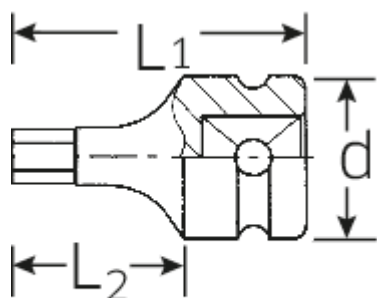

Advantages.

1/2" inner square drive.

Product highlights.

Optimized functionality.

All IMPACT sockets have a straight-through central bore for the locking pin and a deep groove for the O-ring to improve grip. The locking pin is not under load during use.

High fitting accuracy.

The remarkable fitting accuracy, which is due to very tight tolerances, guarantees minimum loss of force as the impact is transferred from the impact screwdriver to the socket insert and also guarantees dramatically improved durability.

Technical Drawing.

Technical Attributes.

Drive profile	hex
External hex drive (mm)	8 mm
Internal square drive (inch)	1/2 "
d	25 mm
L1	40 mm
L2	20 mm

Logistics data.

Depth mm (IFS)	38
Width mm (IFS)	25
Height mm (IFS)	25
Length (packed, mm)	135
Width (packed, mm)	26
Height (packed, mm)	26
Volume (packed, dm ³)	0.09126 dm ³
Art. no.	23050008
Weight (gross, kg)	0,308
Weight PAP (kg)	0,000
Weight PVC (kg)	0,006
GTIN	4018754233823
Country of origin	TAIWAN, PROVINCE OF CHINA
Region of origin	Ausländischer Ursprung
WEEE/ElektroG	nicht ear-pflichtig
Customs tariff no.	82042000
Packing standard	5
Weight	60 g