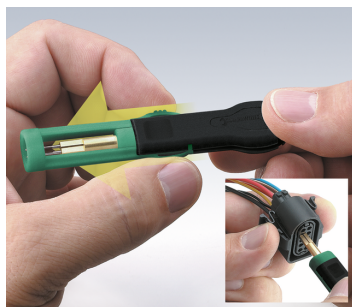

Cable extractor tool KABELEX®

1556

Art.No. **74620006**
GTIN **4018754130559**
Model **1556N**
ENTRIEGELUNGSWERKZEUG
KABELEX

Label. Cable extractor tool KABELEX No.1556 Flat contact dimension-d.1,6mm

Features.

- for flat plug-in sockets, Micro Timer II, III contacts, e.g. Mercedes-Benz, Opel, Porsche, PSA, Renault, Saab, Seat, Skoda, VW/Audi

Product highlights.

Individual.

STAHlwILLE's KABELEX® range. More than 30 different tools to release cable connectors quickly and easily – without cutting them off, which saves time and money. Available as single tools, individually combined sets or special sets for certain vehicle marques.

The specialists.

Efficiency in the workplace – when it pays to be competitive, removing cables on vehicles safely and quickly gives you that advantage. This is why STAHlwILLE offers over 30 different cable removing tools for cars. The fine but highly resilient blades are made of chrome vanadium and special spring steel.