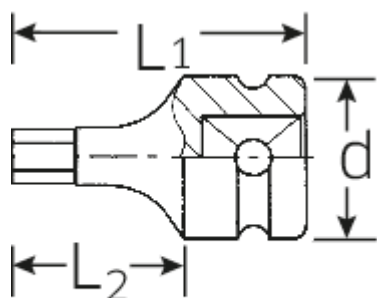

Advantages.

1/2" inner square drive.

Product highlights.

Optimized functionality.

All IMPACT sockets have a straight-through central bore for the locking pin and a deep groove for the O-ring to improve grip. The locking pin is not under load during use.

High fitting accuracy.

The remarkable fitting accuracy, which is due to very tight tolerances, guarantees minimum loss of force as the impact is transferred from the impact screwdriver to the socket insert and also guarantees dramatically improved durability.

Technical Drawing.

Technical Attributes.

Drive profile	hex
External hex drive (mm)	14 mm
Internal square drive (inch)	1/2 "
d	25 mm
L1	40 mm
L2	20 mm

Logistics data.

Depth mm (IFS)	43
Width mm (IFS)	30
Height mm (IFS)	30
Length (packed, mm)	155
Width (packed, mm)	50
Height (packed, mm)	31
Volume (packed, dm ³)	0.24025 dm ³
Art. no.	23050014
Weight (gross, kg)	0,380
Weight PAP (kg)	0,000
Weight PVC (kg)	0,003
GTIN	4018754233854
Country of origin	TAIWAN, PROVINCE OF CHINA
Region of origin	Ausländischer Ursprung
WEEE/ElektroG	nicht ear-pflichtig
Customs tariff no.	82042000
Packing standard	5
Weight	118 g