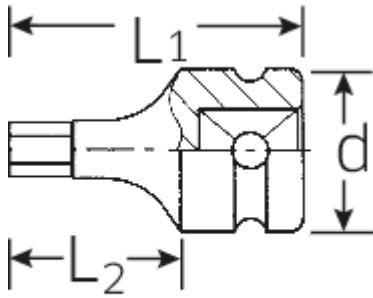

IMPACT INHEX socket

54IMP

Art.No. 23050010
GTIN 4018754233830
Model 54 IMP 10

Label. IMPACT INHEX socket 1/2 " null L.40mm

- Features.**
- 1/2" #a;-drive
 - for hexagon socket head screws
 - for power drivers
 - Chrome Alloy Steel, gunmetal finish

Advantages.

1/2" inner square drive.

Product highlights.

Optimized functionality.

All IMPACT sockets have a straight-through central bore for the locking pin and a deep groove for the O-ring to improve grip. The locking pin is not under load during use.

High fitting accuracy.

The remarkable fitting accuracy, which is due to very tight tolerances, guarantees minimum loss of force as the impact is transferred from the impact screwdriver to the socket insert and also guarantees dramatically improved durability.

Technical Drawing.

Technical Attributes.

Drive profile	hex
External hex drive (mm)	10 mm
Internal square drive (inch)	1/2 "
d	25 mm
L1	40 mm
L2	20 mm

Logistics data.

Depth mm (IFS)	38
Width mm (IFS)	25
Height mm (IFS)	25
Length (packed, mm)	135
Width (packed, mm)	26
Height (packed, mm)	26
Volume (packed, dm ³)	0.09126 dm ³
Art. no.	23050010
Weight (gross, kg)	0,331
Weight PAP (kg)	0,000
Weight PVC (kg)	0,006
GTIN	4018754233830
Country of origin	TAIWAN, PROVINCE OF CHINA
Region of origin	Ausländischer Ursprung
WEEE/ElektroG	nicht ear-pflichtig
Customs tariff no.	82042000
Packing standard	5
Weight	70 g