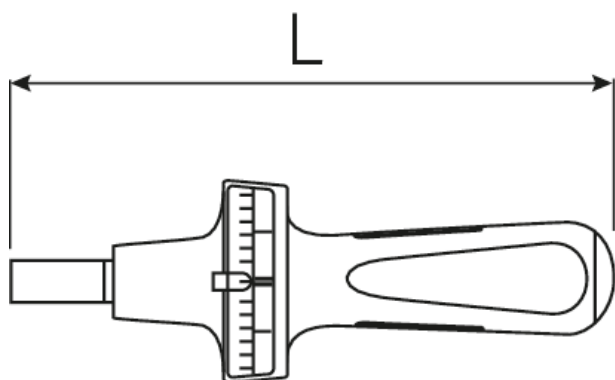

Torque screwdrivers TORSIOMETER

760/30

Art.No. 51040030
GTIN 4018754118922
Model 760/30

Label.

Torque screwdriver TORSIOMETER No. 760/30 Hex 1/4"

Features.

- indicating type
- the measuring element is a torsional leaf spring
- clockwise tightening (with trailing pointer) and anticlockwise tightening
- with 1/4" internal hex drive (F 6.3 DIN 3126)
- comparative scale in in·lb and cursor
- inserts and adaptors with external hex E 6.3 (1/4")
- DIN 3126/ISO 1173 are securely held and firmly controlled in the mounting shaft
- to attach 1/4" sockets, please order adaptor No 3115
- certificate in accordance with DIN EN ISO 6789-2:2017
- **display deviation value $\pm 4\%$**

Advantages.

Display.

Technical Drawing.

Technical Attributes.

| | |
|---------------------------|-------------|
| Measuring range cN·m | 60-300 cN·m |
| Internal hex drive (mm) | F 6,3 mm |
| Measuring range in·lb | 6-26 in·lb |
| Size | 30 |
| Internal hex drive [inch] | 1/4 " |
| Length mm (L) | 185 mm |
| Scale division [E1] | 10 cN·m |

Logistics data.

| | |
|-----------------------------------|------------------------|
| Depth mm (IFS) | 205 |
| Width mm (IFS) | 90 |
| Height mm (IFS) | 90 |
| Length (packed, mm) | 205 |
| Width (packed, mm) | 90 |
| Height (packed, mm) | 90 |
| Volume (packed, dm ³) | 1.6605 dm ³ |
| Art. no. | 51040030 |
| Weight (gross, kg) | 0,465 |
| Weight PAP (kg) | 0,110 |
| Weight PVC (kg) | 0,000 |
| GTIN | 4018754118922 |
| Country of origin | GERMANY |
| Region of origin | Nordrhein-Westfalen |
| WEEE/ElektroG | nicht ear-pflichtig |
| Customs tariff no. | 82041100 |
| Packing standard | 1 |
| Weight | 230 g |

Variants.

| Art. no. | Art. no. (ERP) | Description | GTIN |
|----------|----------------|---|---------------|
| 51040007 | 760/7,5 | Torque screwdriver TORSIOMETER No. 760/7,5 Hex 1/4" | 4018754118908 |
| 51040015 | 760/15 | Torque screwdriver TORSIOMETER No. 760/15 Hex 1/4" | 4018754118915 |