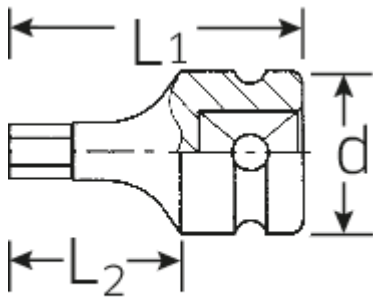

Advantages.

1/2" inner square drive.

Product highlights.

Optimized functionality.

All IMPACT sockets have a straight-through central bore for the locking pin and a deep groove for the O-ring to improve grip. The locking pin is not under load during use.

High fitting accuracy.

The remarkable fitting accuracy, which is due to very tight tolerances, guarantees minimum loss of force as the impact is transferred from the impact screwdriver to the socket insert and also guarantees dramatically improved durability.

Technical Drawing.

Technical Attributes.

Drive profile	hex
External hex drive (mm)	5 mm
Internal square drive (inch)	1/2 "
d	25 mm
L1	40 mm
L2	20 mm

Logistics data.

Depth mm (IFS)	38
Width mm (IFS)	25
Height mm (IFS)	25
Length (packed, mm)	135
Width (packed, mm)	26
Height (packed, mm)	26
Volume (packed, dm ³)	0.09126 dm ³
Art. no.	23050005
Weight (gross, kg)	0,292
Weight PAP (kg)	0,000
Weight PVC (kg)	0,006
GTIN	4018754233793
Country of origin	TAIWAN, PROVINCE OF CHINA
Region of origin	Ausländischer Ursprung
WEEE/ElektroG	nicht ear-pflichtig
Customs tariff no.	82042000
Packing standard	5
Weight	58 g