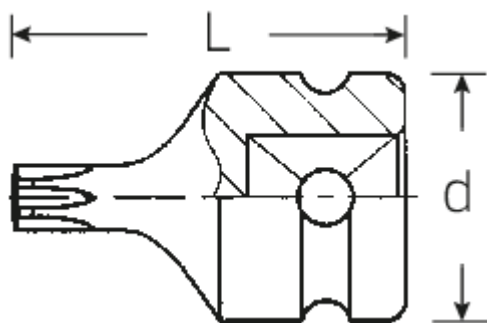

### Optimized functionality.

All IMPACT sockets have a straight-through central bore for the locking pin and a deep groove for the O-ring to improve grip. The locking pin is not under load during use.

### High fitting accuracy.

The remarkable fitting accuracy, which is due to very tight tolerances, guarantees minimum loss of force as the impact is transferred from the impact screwdriver to the socket insert and also guarantees dramatically improved durability.

## Technical Drawing.

## Technical Attributes.

Drive profile	TORX®
TORX® drive profile (mm)	13,2 mm
Internal square drive (inch)	1/2 "
d	25 mm
Size of output profile	T60
Length mm (L)	40 mm