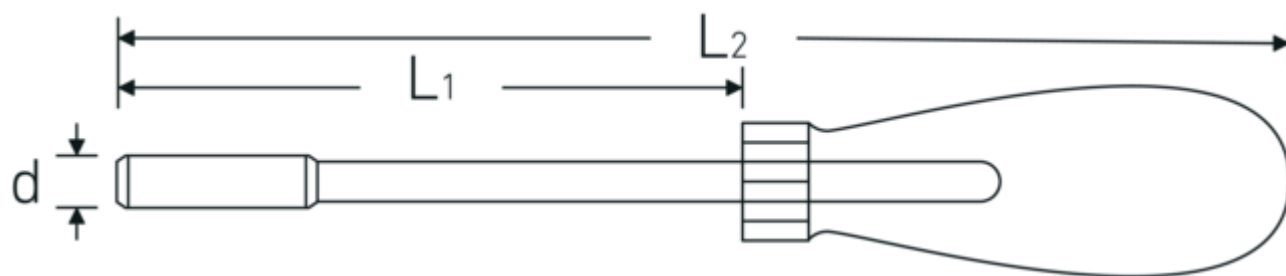

Ultra-compact socket holder allows access to screws even in the tightest spaces.

Easy bit switching through the inner hexagon with a magnet

Technologies and features.

2-component handle

Our 2-component handle is non-slip and has an ergonomic shape. It is resistant to oils, grease, fuels, brake fluids and Skydrol.

Technical Drawing.

Technical Attributes.

Number of teeth	48
Working angle	7.5 °
Size	2
Internal hex drive [inch]	1/4 "
L1	25 mm
L2	95 mm

Logistics data.

Depth mm (IFS)	93
Width mm (IFS)	41
Height mm (IFS)	34
Length (packed, mm)	100
Width (packed, mm)	45
Height (packed, mm)	40
Volume (packed, dm3)	0.18 dm3
Art. no.	18120002
Weight (gross, kg)	0,140
Weight PAP (kg)	0,000
Weight PVC (kg)	0,003
GTIN	4018754238927
Country of origin	TAIWAN, PROVINCE OF CHINA
Region of origin	Ausländischer Ursprung
WEEE/ElektroG	nicht ear-pflichtig
Customs tariff no.	82054000
Packing standard	1
Weight	137 g