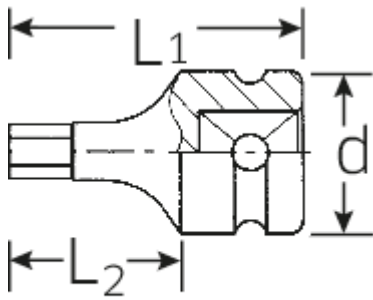

### Optimized functionality.

All IMPACT sockets have a straight-through central bore for the locking pin and a deep groove for the O-ring to improve grip. The locking pin is not under load during use.

## Technical Drawing.

## Technical Attributes.

Drive profile	hex
External hex drive (mm)	19 mm
Internal square drive (inch)	1/2 "
d	25 mm
L1	40 mm
L2	20 mm

## Logistics data.

Depth mm (IFS)	50
Width mm (IFS)	30
Height mm (IFS)	30
Length (packed, mm)	155
Width (packed, mm)	50
Height (packed, mm)	31
Volume (packed, dm3)	0.24025 dm3
Art. no.	23050019
Weight (gross, kg)	0,828
Weight PAP (kg)	0,000
Weight PVC (kg)	0,005
GTIN	4018754233878
Country of origin	TAIWAN, PROVINCE OF CHINA
Region of origin	Ausländischer Ursprung
WEEE/ElektroG	nicht ear-pflichtig
Customs tariff no.	82042000
Packing standard	5
Weight	164 g