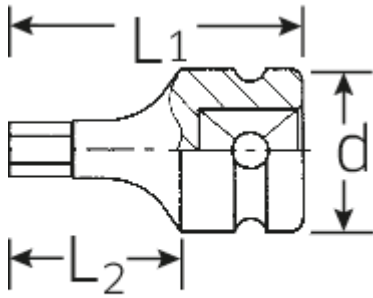

### Optimized functionality.

All IMPACT sockets have a straight-through central bore for the locking pin and a deep groove for the O-ring to improve grip. The locking pin is not under load during use.

## Technical Drawing.

## Technical Attributes.

Drive profile	hex
External hex drive (mm)	6 mm
Internal square drive (inch)	1/2 "
d	25 mm
L1	40 mm
L2	20 mm

## Logistics data.

Depth mm (IFS)	38
Width mm (IFS)	25
Height mm (IFS)	25
Length (packed, mm)	135
Width (packed, mm)	26
Height (packed, mm)	26
Volume (packed, dm <sup>3</sup> )	0.09126 dm <sup>3</sup>
Art. no.	23050006
Weight (gross, kg)	0,294
Weight PAP (kg)	0,000
Weight PVC (kg)	0,006
GTIN	4018754233809
Country of origin	TAIWAN, PROVINCE OF CHINA
Region of origin	Ausländischer Ursprung
WEEE/ElektroG	nicht ear-pflichtig
Customs tariff no.	82042000
Packing standard	5
Weight	59 g