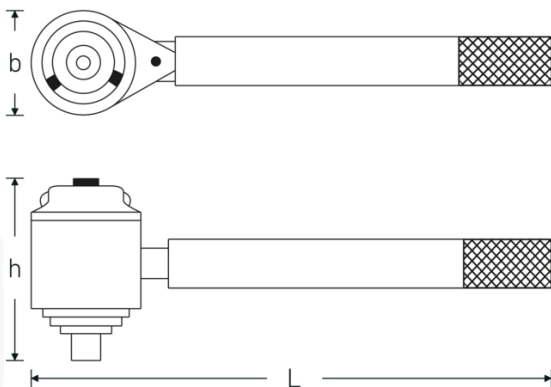

MULTIPOWER

MP300-3000

Art.No. **53033000**
GTIN **4018754186815**
Model **MP300 - 3000 MULTIPOWER**
KRAFTVERVIELFAELTIGER

Label. Torque multiplier MULTIPOWER 3000N·m Internal square 3/4" External square 1"

Technical Drawing.

Technical Attributes.

Internal square [inch]	3/4 "
External square [inch]	1 "
Width mm (b)	95 mm
Torque transmission	1 : 12,5
Gear ratio	16 : 1
Weight with box	10805 g
Size	3000
Height mm (h)	161 mm
Length mm (L)	330 mm
max. output capacity E1	3000 N·m
max. output capacity E2	2212 ft·lb
max. input capacity E1	240 N·m
max. input capacity E2	177 ft·lb

Logistics data.

Depth mm (IFS)	325
Width mm (IFS)	295
Height mm (IFS)	156
Length (packed, mm)	325
Width (packed, mm)	296
Height (packed, mm)	156
Volume (packed, dm3)	15.0072 dm3
Art. no.	53033000
Weight (gross, kg)	10,805
Weight PAP (kg)	0,402
Weight PVC (kg)	0,000
GTIN	4018754186815
Country of origin	GERMANY
Region of origin	Nordrhein-Westfalen
WEEE/ElektroG	nicht ear-pflichtig
Customs tariff no.	84834090
Packing standard	1
Weight	7000 g