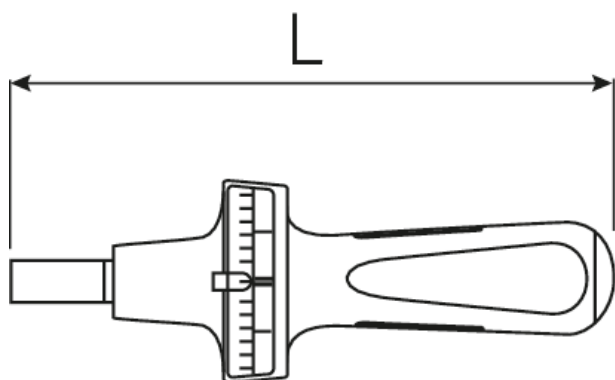

Torque screwdrivers TORSIOMETER

760/15

Art.No. 51040015
GTIN 4018754118915
Model 760/15

Label.

Torque screwdriver TORSIOMETER No. 760/15 Hex 1/4"

Features.

- indicating type
- the measuring element is a torsional leaf spring
- clockwise tightening (with trailing pointer) and anticlockwise tightening
- with 1/4" internal hex drive (F 6.3 DIN 3126)
- comparative scale in in·lb and cursor
- inserts and adaptors with external hex E 6.3 (1/4")
- DIN 3126/ISO 1173 are securely held and firmly controlled in the mounting shaft
- to attach 1/4" sockets, please order adaptor No 3115
- certificate in accordance with DIN EN ISO 6789-2:2017
- **display deviation value $\pm 4\%$**

Advantages.

Display.

Technical Drawing.

Technical Attributes.

Measuring range cN·m	30-150 cN·m
Internal hex drive (mm)	F 6,3 mm
Measuring range in·lb	3-13 in·lb
Size	15
Internal hex drive [inch]	1/4 "
Length mm (L)	185 mm
Scale division [E1]	5 cN·m

Logistics data.

Depth mm (IFS)	205
Width mm (IFS)	90
Height mm (IFS)	90
Length (packed, mm)	230
Width (packed, mm)	100
Height (packed, mm)	105
Volume (packed, dm ³)	2.415 dm ³
Art. no.	51040015
Weight (gross, kg)	0,460
Weight PAP (kg)	0,023
Weight PVC (kg)	0,000
GTIN	4018754118915
Country of origin	GERMANY
Region of origin	Nordrhein-Westfalen
WEEE/ElektroG	nicht ear-pflichtig
Customs tariff no.	82041100
Packing standard	1
Weight	225 g

51040030	760/30	Torque screwdriver TORSIOMETER No. 760/30 Hex 1/4"	4018754118922
51040060	760/60	Torque screwdriver TORSIOMETER No. 760/60 Hex 1/4"	4018754118939

GTIN-Code.

STAHLWILLE Eduard Wille GmbH & Co. KG