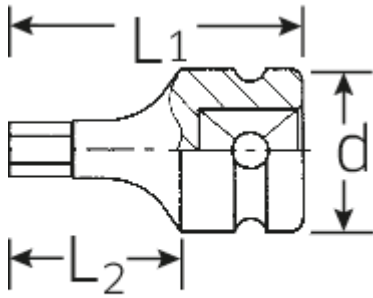

Advantages.

1/2" inner square drive.

Product highlights.

Optimized functionality.

All IMPACT sockets have a straight-through central bore for the locking pin and a deep groove for the O-ring to improve grip. The locking pin is not under load during use.

High fitting accuracy.

The remarkable fitting accuracy, which is due to very tight tolerances, guarantees minimum loss of force as the impact is transferred from the impact screwdriver to the socket insert and also guarantees dramatically improved durability.

Technical Drawing.

Technical Attributes.

Drive profile	hex
External hex drive (mm)	7 mm
Internal square drive (inch)	1/2 "
d	25 mm
L1	40 mm
L2	20 mm

Logistics data.

Depth mm (IFS)	38
Width mm (IFS)	25
Height mm (IFS)	25
Length (packed, mm)	135
Width (packed, mm)	26
Height (packed, mm)	26
Volume (packed, dm ³)	0.09126 dm ³
Art. no.	23050007
Weight (gross, kg)	0,295
Weight PAP (kg)	0,000
Weight PVC (kg)	0,000
GTIN	4018754233816
Country of origin	TAIWAN, PROVINCE OF CHINA
Region of origin	Ausländischer Ursprung
WEEE/ElektroG	nicht ear-pflichtig
Customs tariff no.	82042000
Packing standard	5
Weight	60 g