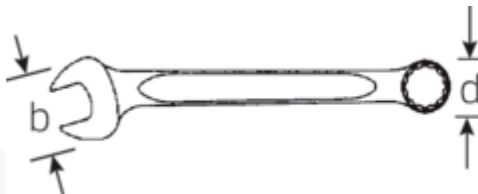

Combination spanners i.TCS inlay

TCS 13/17, 6–24 mm MF

Art.No. 96830351
GTIN 4018754175222
Model TCS 13/17,6-24MM MF

Label. Combination spanners i.TCS inlay TCS 13/17,6-24MM MF 17 pcs.

Features.

- 350 x 350 x 60 mm
- 17-piece set

Advantages.

Made in Germany - Combination spanners i.TCS inlay in TCS inlay, 17 pcs.-pcs, 6 - 24 mm, ring side 15° angled, DIN 3113 Form B,

Extremely resilient and durable – stronger than any screw

Special manufacturing process allows for thin-walled rings – perfect for screwing in hard-to-reach places

High-quality, non-slip surface texture – for safe working even with oily hands

Technical Drawing.

Technical Attributes.

Number of tools 17 pcs.
Range 6 - 24

Logistics data.

Depth mm (IFS) 360
Width mm (IFS) 360

Width mm (b)	350 mm	Height mm (IFS)	80
DIN	DIN 3113 Form B	Length (packed, mm)	360
Height mm (h)	60 mm	Width (packed, mm)	360
Length mm (L)	350 mm	Height (packed, mm)	80
Drawer dividers	2/3	Volume (packed, dm3)	10.368 dm3
		Art. no.	96830351
		Weight (gross, kg)	2,340
		Weight PAP (kg)	0,256
		Weight PVC (kg)	0,000
		GTIN	4018754175222
		Country of origin	GERMANY
		Region of origin	Nordrhein-Westfalen
		WEEE/ElektroG	nicht ear-pflichtig
		Customs tariff no.	82041100
		Packing standard	1
		Weight	1700 g