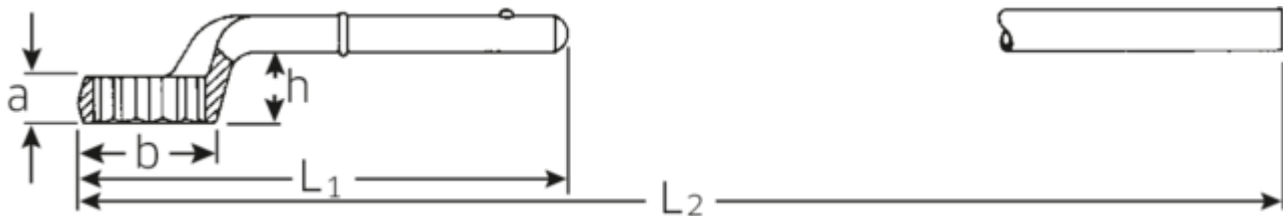

Heavy duty ring spanner

5

Art.No. 42020041
GTIN 4018754023486
Model 5 41 ZUG-RINGSCHLUESSEL

Label. Heavy duty ring spanner Spanner size 41mm L.265mm

Features.

- without tubular handle
- Chrome Alloy Steel, chrome plated

Technical Drawing.

Technical Attributes.

a	22 mm
Width mm (b)	62 mm
for no.	2
Height mm (h)	39,5 mm
L1	265 mm
L2	750 mm
Width across flats [mm]	41 mm
Spanner width 1 [mm]	41 mm

Logistics data.

Depth mm (IFS)	268
Width mm (IFS)	62
Height mm (IFS)	57
Length (packed, mm)	268
Width (packed, mm)	62
Height (packed, mm)	57
Volume (packed, dm3)	0.947112 dm3
Art. no.	42020041
Weight (gross, kg)	0,910
Weight PAP (kg)	0,000