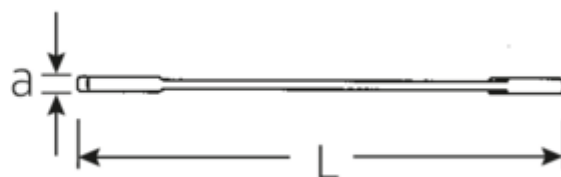

Double-ended open-jaw spanners, metric

MOTOR 10

Art.No. **40032426**
GTIN **4018754017997**
Model **10 24 X 26**

Label.

Double open-ended spanners Spanner size 24 x 26 mm L.270mm

Features.

- Straight design, jaw position 15°
- Sturdy, slim and lightweight intelligent design
- High bending strength due to double T-profile
- STAHLWILLE round finish ensures a surface that is pleasant to the skin and has a good grip
- Extremely sturdy, exceptionally durable
- Drop-forged, hardened and cooled in oil bath
- Chrome-alloy steel, chrome plated
- DIN 3110, ISO 10102

Ideal for a wide range of car, bicycle, motorcycle, and industrial jobs

Technical Drawing.

Technical Attributes.

a	8,3 mm
b1	53 mm
b2	57,5 mm
Length mm (L)	270 mm
Jaw angle	15 °
Width across flats [mm]	24 x 26 mm
Spanner width 1 [mm]	24 mm
Spanner width 2 [mm]	26 mm

Logistics data.

Depth mm (IFS)	268
Width mm (IFS)	58
Height mm (IFS)	8
Length (packed, mm)	295
Width (packed, mm)	68
Height (packed, mm)	42
Volume (packed, dm3)	0.84252 dm3
Art. no.	40032426
Weight (gross, kg)	1,465
Weight PAP (kg)	0,000
Weight PVC (kg)	0,012
GTIN	4018754017997
Country of origin	GERMANY
Region of origin	Nordrhein-Westfalen
WEEE/ElektroG	nicht ear-pflichtig
Customs tariff no.	82041100
Packing standard	5
Weight	293 g