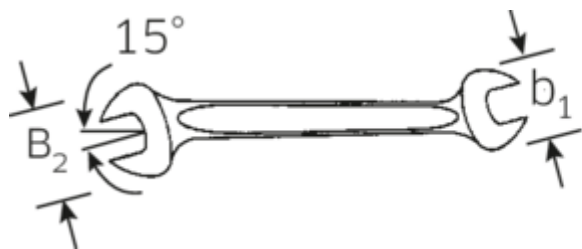

Double-ended open-jaw spanners, metric

MOTOR 10

Art.No. **40032426**
GTIN **4018754017997**
Model **10 24 X 26**

Label.

Double open-ended spanners Spanner size 24 x 26 mm L.270mm

Features.

- Straight design, jaw position 15°
- Sturdy, slim and lightweight intelligent design
- High bending strength due to double T-profile
- STAHLWILLE round finish ensures a surface that is pleasant to the skin and has a good grip
- Extremely sturdy, exceptionally durable
- Drop-forged, hardened and cooled in oil bath
- Chrome-alloy steel, chrome plated
- DIN 3110, ISO 10102

Ideal for a wide range of car, bicycle, motorcycle, and industrial jobs

Technical Drawing.

Technical Attributes.

a	8,3 mm
b1	53 mm
b2	57,5 mm
Length mm (L)	270 mm
Jaw angle	15 °
Width across flats [mm]	24 x 26 mm
Spanner width 1 [mm]	24 mm
Spanner width 2 [mm]	26 mm

Logistics data.

Depth mm (IFS)	268
Width mm (IFS)	58
Height mm (IFS)	8
Length (packed, mm)	295
Width (packed, mm)	68
Height (packed, mm)	42
Volume (packed, dm3)	0.84252 dm3
Art. no.	40032426
Weight (gross, kg)	1,465
Weight PAP (kg)	0,000
Weight PVC (kg)	0,012
GTIN	4018754017997
Country of origin	GERMANY
Region of origin	Nordrhein-Westfalen
WEEE/ElektroG	nicht ear-pflichtig
Customs tariff no.	82041100
Packing standard	5
Weight	293 g