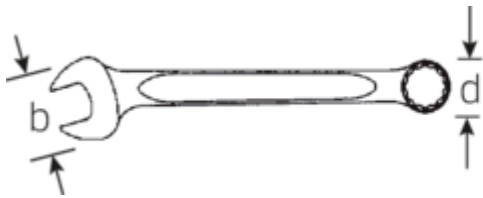

Advantages.

Made in Germany – STAHLWILLE Combination spanner OPEN BOX, inch 1 1/2", open end 15° angled, length 480 mm, DIN 3113 Form A, , 40486464

Special manufacturing process allows for thin-walled rings – perfect for screwing in hard-to-reach places

Product highlights.

More robust.

When force is applied to a spanner, the greatest force acts on the area between the jaw and the shank, which is why STAHLWILLE spanners are reinforced at this point. The special design makes the load zones more resilient, which reduces the risk of breakage to a minimum.

Slimmer.

Extremely thin-walled rings facilitate work in confined spaces. In addition, the rings are higher than standard nuts – which prevents the spanner seizing on the nut.

Technical Drawing.

Technical Attributes.

a1	11 mm
a2	19 mm
Width mm (b)	87 mm
d	53,6 mm
DIN	DIN 3113 Form A
Length mm (L)	480 mm
Jaw angle	15 °
Spanner size [inch]	1 1/2 "
Spanner width 1 [inch]	1 1/2 "
Spanner width s 2 [inch]	1 1/2 "

Logistics data.