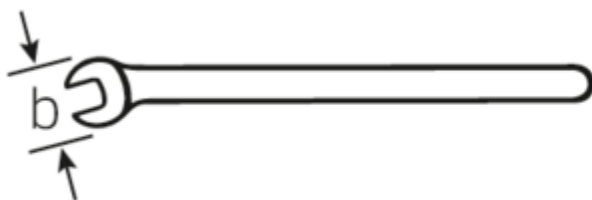

VDE single-ended open-jaw spanners

12160 VDE

Art.No. 44180013
GTIN 4018754253975
Model 12160 VDE-13

Label.

VDE single-ended open-jaw spanners Spanner size 13mm L.166,4mm

Features.

- Chrome-alloy steel, chrome plated
- VDE insulated up to 1000 V
- DIN EN 60900
- Protective insulation according to IEC 900 - AC/1000 V AC/1000 V

Advantages.

DIN EN 60900

Technical Drawing.

Technical Attributes.

a	11,5 mm
Width mm (b)	32,5 mm
Length mm (L)	166,4 mm

Logistics data.

Depth mm (IFS)	165
Width mm (IFS)	29
Height mm (IFS)	11

Width across flats [mm]	13 mm	Length (packed, mm)	200
Spanner width 1 [mm]	13 mm	Width (packed, mm)	100
		Height (packed, mm)	15
		Volume (packed, dm3)	0.3 dm3
		Art. no.	44180013
		Weight (gross, kg)	0,086
		Weight PAP (kg)	0,000
		Weight PVC (kg)	0,004
		GTIN	4018754253975
		Country of origin	GERMANY
		Region of origin	Nordrhein-Westfalen
		WEEE/ElektroG	nicht ear-pflichtig
		Customs tariff no.	82041100
		Packing standard	1
		Weight	80 g

Variants.

Art. no.	Art. no. (ERP)	Description	GTIN
44180010	12160 VDE-10	VDE single-ended open-jaw spanners Spanner size 10mm L.140,7mm	4018754253968
44180013	12160 VDE-13	VDE single-ended open-jaw spanners Spanner size 13mm L.166,4mm	4018754253975
44180014	12160 VDE-14	VDE single-ended open-jaw spanners Spanner size 14mm L.181mm	4018754253982
44180017	12160 VDE-17	VDE single-ended open-jaw spanners Spanner size 17mm L.200mm	4018754253999
44180019	12160 VDE-19	VDE single-ended open-jaw spanners Spanner size 19mm L.218mm	4018754254002
44180022	12160 VDE-22	VDE single-ended open-jaw spanners Spanner size 22mm L.248mm	4018754254019