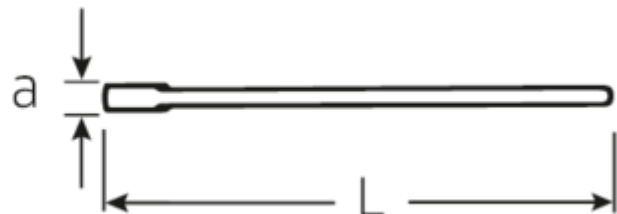

VDE single-ended open-jaw spanners

12160 VDE

Art.No. 44180013
GTIN 4018754253975
Model 12160 VDE-13

Label.

VDE single-ended open-jaw spanners Spanner size 13mm L.166,4mm

Features.

- Chrome-alloy steel, chrome plated
- VDE insulated up to 1000 V
- DIN EN 60900
- Protective insulation according to IEC 900 - AC/1000 V AC/1000 V

Advantages.

DIN EN 60900

Technical Drawing.

Technical Attributes.

a	11,5 mm
Width mm (b)	32,5 mm
Length mm (L)	166,4 mm

Logistics data.

Depth mm (IFS)	165
Width mm (IFS)	29
Height mm (IFS)	11

Width across flats [mm]	13 mm	Length (packed, mm)	200
Spanner width 1 [mm]	13 mm	Width (packed, mm)	100
		Height (packed, mm)	15
		Volume (packed, dm3)	0.3 dm3
		Art. no.	44180013
		Weight (gross, kg)	0,086
		Weight PAP (kg)	0,000
		Weight PVC (kg)	0,004
		GTIN	4018754253975
		Country of origin	GERMANY
		Region of origin	Nordrhein-Westfalen
		WEEE/ElektroG	nicht ear-pflichtig
		Customs tariff no.	82041100
		Packing standard	1
		Weight	80 g

Variants.

Art. no.	Art. no. (ERP)	Description	GTIN
44180010	12160 VDE-10	VDE single-ended open-jaw spanners Spanner size 10mm L.140,7mm	4018754253968
44180013	12160 VDE-13	VDE single-ended open-jaw spanners Spanner size 13mm L.166,4mm	4018754253975
44180014	12160 VDE-14	VDE single-ended open-jaw spanners Spanner size 14mm L.181mm	4018754253982
44180017	12160 VDE-17	VDE single-ended open-jaw spanners Spanner size 17mm L.200mm	4018754253999
44180019	12160 VDE-19	VDE single-ended open-jaw spanners Spanner size 19mm L.218mm	4018754254002
44180022	12160 VDE-22	VDE single-ended open-jaw spanners Spanner size 22mm L.248mm	4018754254019