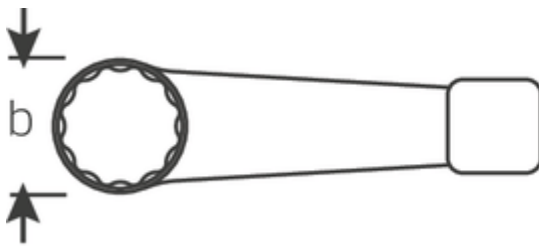

Striking face ring spanners, metric

4205

Art.No. 42050032
GTIN 4018754024117
Model 4205 32 SCHLAG-
RINGSCHLUESSEL

Label. Striking face ring spanner Spanner size 32mm L.195mm

Features.

- DIN 7444
- Special steel, steel grey

Advantages.

DIN 7444

Technical Drawing.

Technical Attributes.

a	16,5 mm
Width mm (b)	53 mm
Length mm (L)	195 mm
Width across flats [mm]	32 mm
Spanner width 1 [mm]	32 mm

Logistics data.

Depth mm (IFS)	190
Width mm (IFS)	52
Height mm (IFS)	17
Length (packed, mm)	190
Width (packed, mm)	52

Height (packed, mm)	17
Volume (packed, dm³)	0.16796 dm ³
Art. no.	42050032
Weight (gross, kg)	0,370
Weight PAP (kg)	0,000
Weight PVC (kg)	0,007
GTIN	4018754024117
Country of origin	GERMANY
Region of origin	Nordrhein-Westfalen
WEEE/ElektroG	nicht ear-pflichtig
Customs tariff no.	82041100
Packing standard	1
Weight	353 g