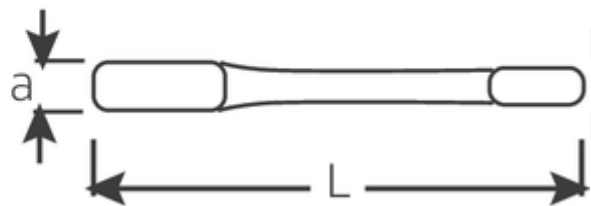

Striking face ring spanners, metric

4205

Art.No. 42050032
GTIN 4018754024117
Model 4205 32 SCHLAG-
RINGSCHLUESSEL

Label. Striking face ring spanner Spanner size 32mm L.195mm

Features.

- DIN 7444
- Special steel, steel grey

Advantages.

DIN 7444

Technical Drawing.

Technical Attributes.

a	16,5 mm
Width mm (b)	53 mm
Length mm (L)	195 mm
Width across flats [mm]	32 mm
Spanner width 1 [mm]	32 mm

Logistics data.

Depth mm (IFS)	190
Width mm (IFS)	52
Height mm (IFS)	17
Length (packed, mm)	190
Width (packed, mm)	52

Height (packed, mm)	17
Volume (packed, dm³)	0.16796 dm ³
Art. no.	42050032
Weight (gross, kg)	0,370
Weight PAP (kg)	0,000
Weight PVC (kg)	0,007
GTIN	4018754024117
Country of origin	GERMANY
Region of origin	Nordrhein-Westfalen
WEEE/ElektroG	nicht ear-pflichtig
Customs tariff no.	82041100
Packing standard	1
Weight	353 g