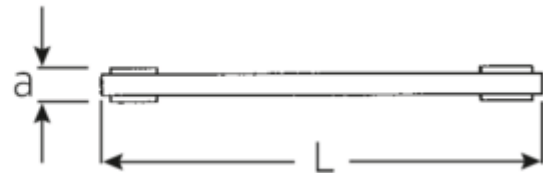

Technical Drawing.

Technical Attributes.

a	9 mm
Drive profile	Double hexagon AS-drive
d1	20 mm
d2	23 mm

Logistics data.

Depth mm (IFS)	58
Width mm (IFS)	10
Height mm (IFS)	7
Length (packed, mm)	58
Width (packed, mm)	10