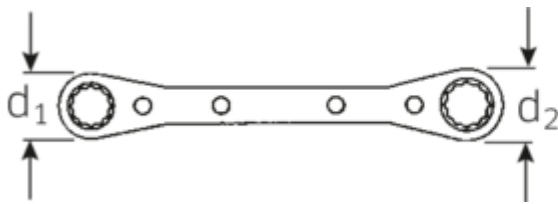

## Ratchet ring spanner, inch, double hex.

25aN

Art.No. **41562428**  
 GTIN **4018754164462**  
 Model **25AN 3/8 X 7/16**  
**RATSCHENRINGSCHLUESSEL**

**Label.** Ratchet ring spanner Spanner size 3/8 x 7/16 " L.139mm

- Features.**
- With double hex
  - Like No. 25, but in an all-steel design
  - Fed. Spec. GGG-W-001405

## Technical Attributes.

a	9 mm
Drive profile	Double hexagon AS-drive
d1	20 mm
d2	23 mm

## Logistics data.

Depth mm (IFS)	58
Width mm (IFS)	10
Height mm (IFS)	7
Length (packed, mm)	58
Width (packed, mm)	10

Length mm (L) 139 mm  
Spanner width 1 [inch] 3/8 "  
Spanner width s 2 [inch] 7/16 "