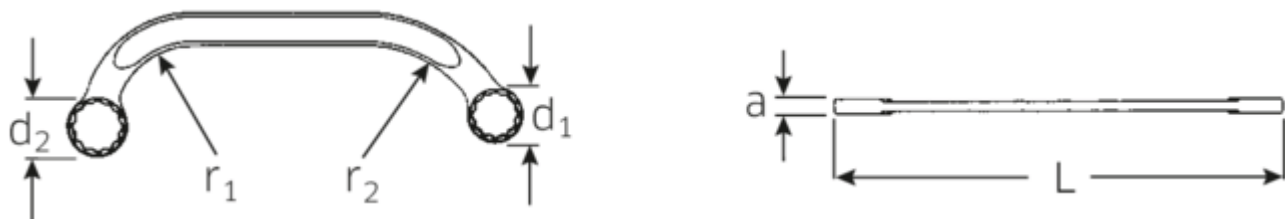

Double ended ring spanner STARTER, metric

STARTER 27

Art.No. 41091922
GTIN 4018754022090
Model 27 19 X 22

Label. Double ended ring spanner STARTER Spanner size 19 x 22 mm L.225mm

Features.

- ISO 3318
- Chrome Alloy Steel, chrome plated

Advantages.

ISO 3318

Product highlights.

Slimmer.

Extremely thin-walled rings facilitate work in confined spaces. In addition, the rings are higher than standard nuts – which prevents the spanner seizing on the nut.

Excellent workmanship.

PRODUCT IMAGE
IN PROGRESS

Technical Drawing.

Technical Attributes.

a	9 mm
Drive profile	Double hexagon AS-drive
d1	28 mm
d2	32 mm
Length mm (L)	225 mm
r1	48 mm
r2	67 mm
Spanner width 1 [mm]	19 mm
Spanner width 2 [mm]	22 mm

Logistics data.

Depth mm (IFS)	227
Width mm (IFS)	71
Height mm (IFS)	10
Length (packed, mm)	229
Width (packed, mm)	73
Height (packed, mm)	45
Volume (packed, dm ³)	0.752265 dm ³
Art. no.	41091922
Weight (gross, kg)	0,820
Weight PAP (kg)	0,000
Weight PVC (kg)	0,011
GTIN	4018754022090
Country of origin	GERMANY
Region of origin	Nordrhein-Westfalen
WEEE/ElektroG	nicht ear-pflichtig
Customs tariff no.	82041100
Packing standard	5
Weight	164 g