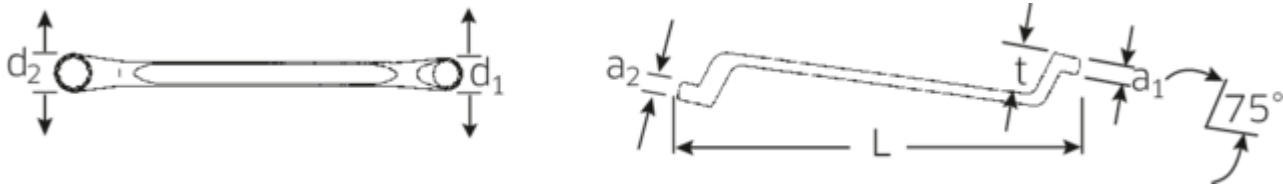

Double ended ring spanner, metric, offset

StahlwilleSTABIL®20

Art.No. 41040607
GTIN 4018754020782
Model 20 6 X 7

Label. Double ended ring spanner Spanner size 6 x 7 mm L.165mm

Features. StahlwilleSTABIL®

- offset
- DIN 838/ISO 10104
- Chrome Alloy Steel, chrome plated

Advantages.

Low-crank

Product highlights.

Slimmer.

Extremely thin-walled rings facilitate work in confined spaces. In addition, the rings are higher than standard nuts – which prevents the spanner seizing on the nut.

Excellent workmanship.

Technical Drawing.

Technical Attributes.

a1	6 mm
a2	7 mm
Drive profile	Double hexagon AS-drive
d1	10,5 mm
d2	11,8 mm
Length mm (L)	165 mm
Spanner width 1 [mm]	6 mm
Spanner width 2 [mm]	7 mm
t	18 mm

Logistics data.

Depth mm (IFS)	172
Width mm (IFS)	13
Height mm (IFS)	20
Length (packed, mm)	206
Width (packed, mm)	60
Height (packed, mm)	30
Volume (packed, dm ³)	0.3708 dm ³
Art. no.	41040607
Weight (gross, kg)	0,460
Weight PAP (kg)	0,000
Weight PVC (kg)	0,005
GTIN	4018754020782
Country of origin	GERMANY
Region of origin	Nordrhein-Westfalen
WEEE/ElektroG	nicht ear-pflichtig
Customs tariff no.	82041100
Packing standard	10
Weight	46 g