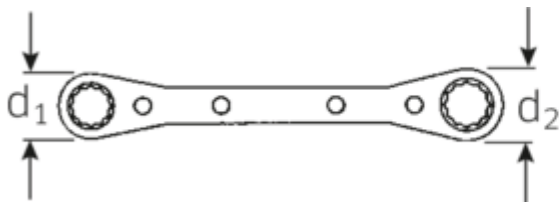

Ratchet ring spanner, inch, Spline-Drive profile

25aSP

Art.No. **41571618**
 GTIN **4018754209385**
 Model **25ASP 16 X 18**
RATSCHENRINGSCHLUESSEL

Label. Ratchet ring spanner Spanner size 1/2 x 9/16 " L.174mm

- Features.**
- Straight
 - With Spline-Drive profile
 - 22 teeth
 - Chrome plated

Advantages.

Straight

Technical Drawing.

Technical Attributes.

a	12 mm
Drive profile	Spline-drive
d1	26 mm
d2	30 mm

Logistics data.

Depth mm (IFS)	174
Width mm (IFS)	29
Height mm (IFS)	10
Length (packed, mm)	175

Length mm (L)	174 mm	Width (packed, mm)	30
Spanner width 1 [inch]	1/2 "	Height (packed, mm)	10
Spanner width s 2 [inch]	9/16 "	Volume (packed, dm3)	0.0525 dm3
		Art. no.	41571618
		Weight (gross, kg)	0,159
		Weight PAP (kg)	0,000
		Weight PVC (kg)	0,005
		GTIN	4018754209385
		Country of origin	UNITED STATES
		Region of origin	Ausländischer Ursprung
		WEEE/ElektroG	nicht ear-pflichtig
		Customs tariff no.	82041100
		Packing standard	1
		Weight	153 g

Variants.

Art. no.	Art. no. (ERP)	Description	GTIN
41570810	25ASP 8 X 10 RATSCHENRINGSCHLUESSEL	Ratchet ring spanner Spanner size 1/4 x 5/16 " L.109mm	4018754209361
41571214	25ASP 12 X 14 RATSCHENRINGSCHLUESSEL	Ratchet ring spanner Spanner size 3/8 x 7/16 " L.139mm	4018754209378
41571618	25ASP 16 X 18 RATSCHENRINGSCHLUESSEL	Ratchet ring spanner Spanner size 1/2 x 9/16 " L.174mm	4018754209385
41572022	25ASP 20 X 22 RATSCHENRINGSCHLUESSEL	Ratchet ring spanner Spanner size 5/8 x 11/16 " L.205mm	4018754209392
41572428	25ASP 24 X 28 RATSCHENRINGSCHLUESSEL	Ratchet ring spanner Spanner size 3/4 x 7/8 " L.235mm	4018754209408