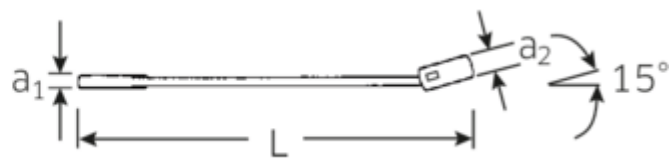

Features.

- reversible
- bi-hexagon
- 72 teeth
- for work in confined spaces, tight ratchet angle of only 5°
- ring end offset by 15°
- Chrome Alloy Steel, chrome plated

Advantages.

STAHlwILLE ratchet combination wrench 14 mm, interchangeable, ring end 15 ° angled with bi-hexagon, length 190 mm, chrome alloy steel, chrome-plated, 41171414

Switchable ratchet for quick tightening and loosening of screws

The integrated 72-sprocket ratchet provides a working angle of only 5° – facilitating efficient working even in confined spaces

High-quality, non-slip surface texture – for safe working even with oily hands

Technical Drawing.

Technical Attributes.

a1	7,3 mm
a2	8,4 mm
Number of teeth	72
Working angle	5 °
Width mm (b)	29,5 mm
d	26,5 mm
Length mm (L)	190 mm
Jaw angle	15 °
Width across flats [mm]	14 mm
Spanner width 1 [mm]	14 mm
Spanner width 2 [mm]	14 mm

Logistics data.

Depth mm (IFS)	188
Width mm (IFS)	27
Height mm (IFS)	15
Length (packed, mm)	200
Width (packed, mm)	90
Height (packed, mm)	25
Volume (packed, dm3)	0.45 dm3
Art. no.	41171414
Weight (gross, kg)	0,595
Weight PAP (kg)	0,000
Weight PVC (kg)	0,010
GTIN	4018754239191
Country of origin	TAIWAN, PROVINCE OF CHINA
Region of origin	Ausländischer Ursprung
WEEE/ElektroG	nicht ear-pflichtig
Customs tariff no.	82041100
Packing standard	5
Weight	117 g