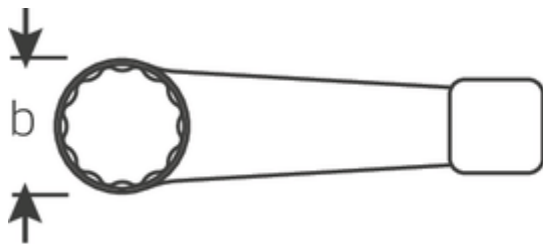

Striking face ring spanners, metric

4205

Art.No. 42050041
GTIN 4018754024179
Model 4205 41 SCHLAG-
RINGSCHLUESSEL

Label. Striking face ring spanner Spanner size 41 mm L.225mm

Features.

- DIN 7444
- Special steel, steel grey

Advantages.

DIN 7444

Technical Drawing.

Technical Attributes.

a	20,5 mm
Width mm (b)	66 mm
Length mm (L)	225 mm
Width across flats [mm]	41 mm
Spanner width 1 [mm]	41 mm

Logistics data.

Depth mm (IFS)	230
Width mm (IFS)	67
Height mm (IFS)	20
Length (packed, mm)	231
Width (packed, mm)	68

Height (packed, mm)	21
Volume (packed, dm³)	0.329868 dm ³
Art. no.	42050041
Weight (gross, kg)	0,730
Weight PAP (kg)	0,000
Weight PVC (kg)	0,000
GTIN	4018754024179
Country of origin	GERMANY
Region of origin	Nordrhein-Westfalen
WEEE/ElektroG	nicht ear-pflichtig
Customs tariff no.	82041100
Packing standard	1
Weight	730 g