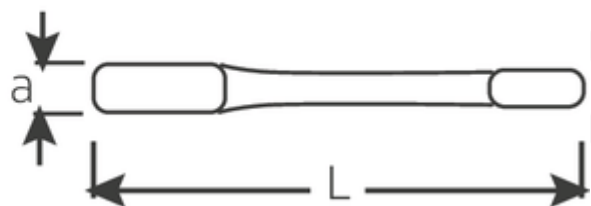

Striking face ring spanners, metric

4205

Art.No. 42050041
GTIN 4018754024179
Model 4205 41 SCHLAG-
RINGSCHLUESSEL

Label. Striking face ring spanner Spanner size 41 mm L.225mm

Features.

- DIN 7444
- Special steel, steel grey

Advantages.

DIN 7444

Technical Drawing.

Technical Attributes.

a	20,5 mm
Width mm (b)	66 mm
Length mm (L)	225 mm
Width across flats [mm]	41 mm
Spanner width 1 [mm]	41 mm

Logistics data.

Depth mm (IFS)	230
Width mm (IFS)	67
Height mm (IFS)	20
Length (packed, mm)	231
Width (packed, mm)	68

Height (packed, mm)	21
Volume (packed, dm³)	0.329868 dm ³
Art. no.	42050041
Weight (gross, kg)	0,730
Weight PAP (kg)	0,000
Weight PVC (kg)	0,000
GTIN	4018754024179
Country of origin	GERMANY
Region of origin	Nordrhein-Westfalen
WEEE/ElektroG	nicht ear-pflichtig
Customs tariff no.	82041100
Packing standard	1
Weight	730 g